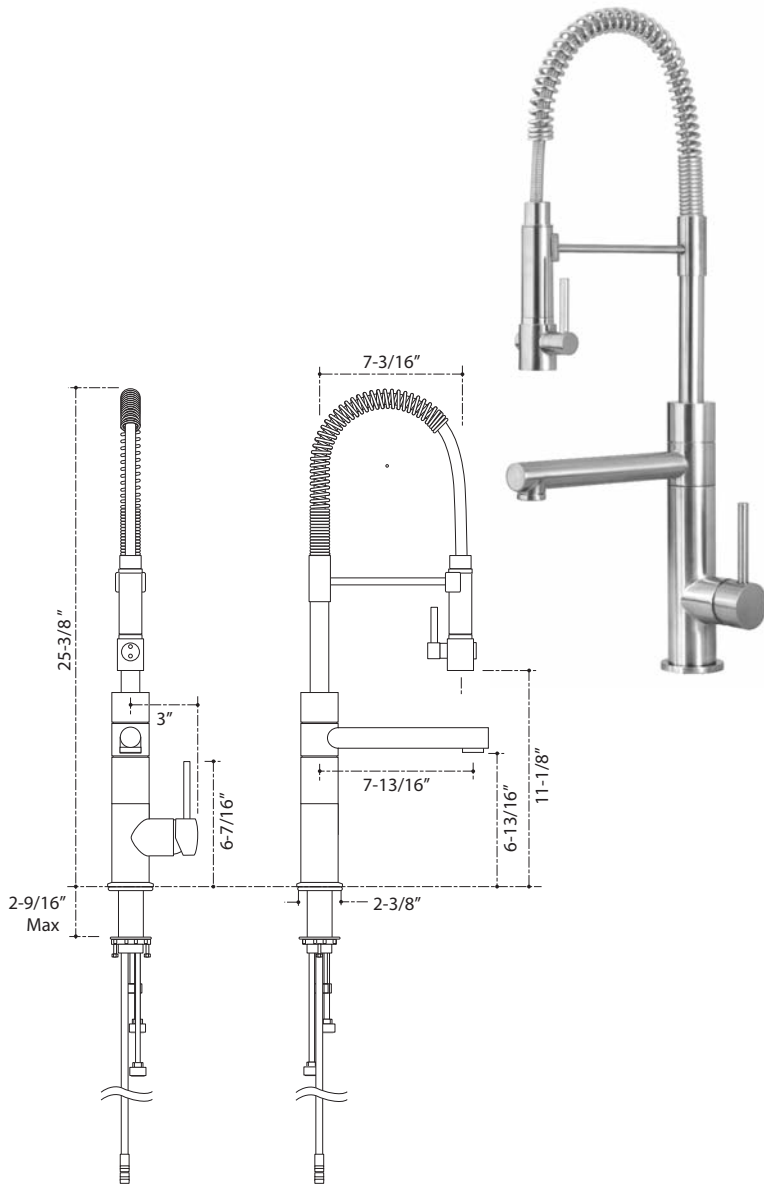

#### Dimensions

- Height: 25-3/8"
- Spout Reach: 7-13/16"

#### Color/Finish

- Satin Nickel: AF660-SN

#### Features

- High quality solid brass construction
- Durable ceramic disc cartridge
- Triple Satin Nickel plating
- One-handle lever design for ease of use
- Engineered for long service
- Single opening
- Pull-down spout sprayer
- Limited lifetime warranty
- 1.8 gallons per minute maximum flow rate
- Case Quantities Available (3 Pieces Per Case)

#### Product Specification

The contemporary pull-out kitchen sink faucet shall be of metal construction. This product shall have a maximum flow rate of 1.8 gallons per minute. This product shall have a one-piece, self-contained ceramic disc valve allowing volume and temperature control. This product has temperature memory, allowing the faucet to be turned on and off at any temperature setting. Product shall feature a sprayhead with spray, laminar flow, and pause settings. Product features a nylon hose and ball joint for easy operation and ADA compliant lever handle.