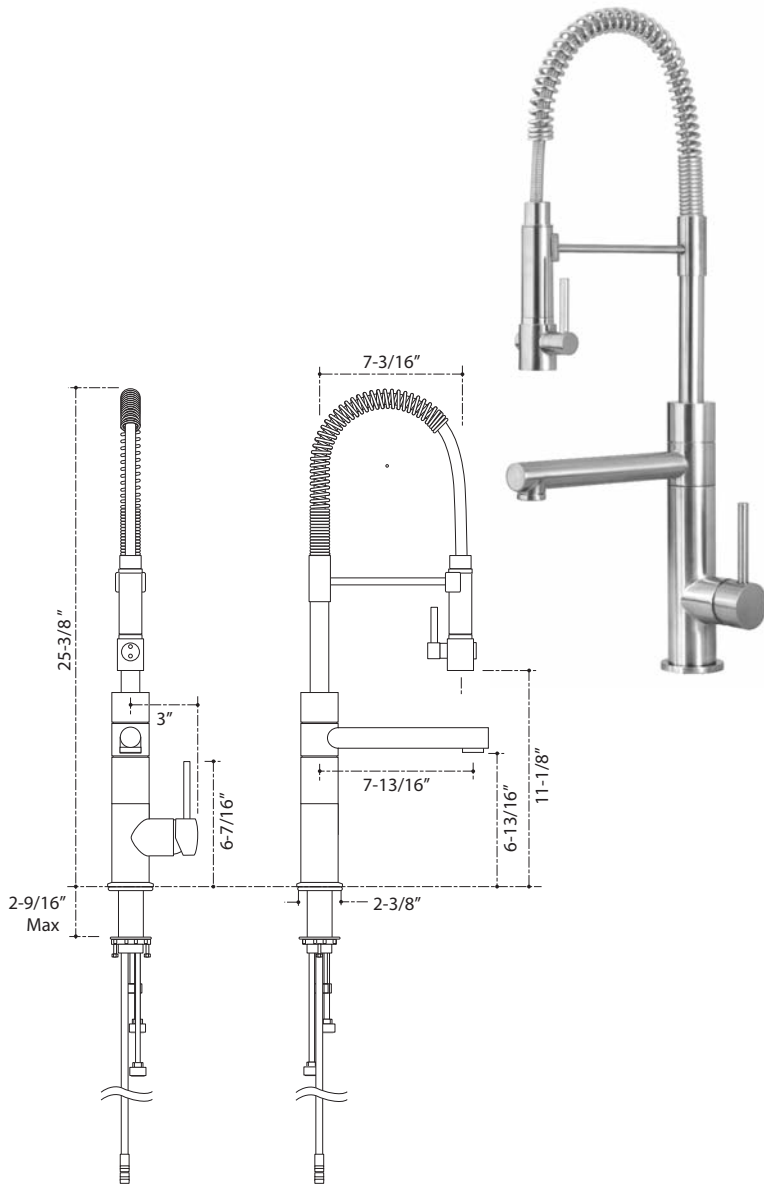

AF660

Premium Pull-Out Kitchen Sink Faucet

Model: AF660-SN

Dimensions

- Height: 25-3/8"
- Spout Reach: 7-13/16"

Color/Finish

- Satin Nickel: AF660-SN

Features

- High quality solid brass construction
- Durable ceramic disc cartridge
- Triple Satin Nickel plating
- One-handle lever design for ease of use
- Engineered for long service
- Single opening
- Pull-down spout sprayer
- Limited lifetime warranty
- 1.8 gallons per minute maximum flow rate
- Case Quantities Available (3 Pieces Per Case)

Codes/Standards Applicable

- ASME A112.18.1-2005/CSA B125.1-05
- Meets requirements for AB1953 - January 1, 2010
- NSF/ANSI 61

Product Specification

The contemporary pull-out kitchen sink faucet shall be of metal construction. This product shall have a maximum flow rate of 1.8 gallons per minute. This product shall have a one-piece, self-contained ceramic disc valve allowing volume and temperature control. This product has temperature memory, allowing the faucet to be turned on and off at any temperature setting. Product shall feature a sprayhead with spray, laminar flow, and pause settings. Product features a nylon hose and ball joint for easy operation and ADA compliant lever handle.

Kitchen faucet shall be Artisan Model AF _____ Finish _____