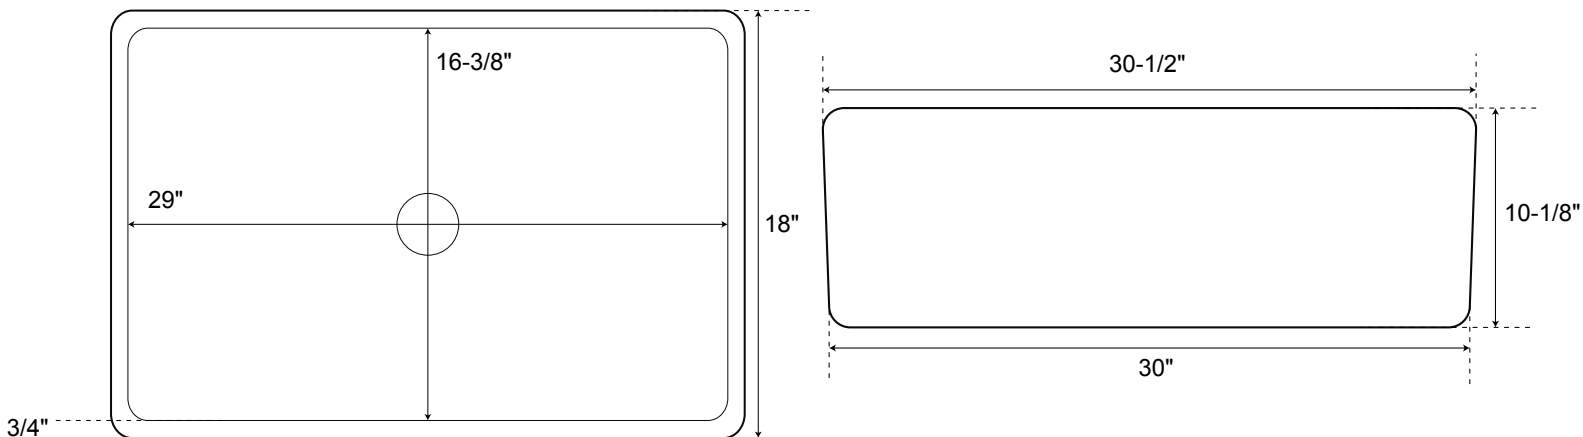

Handcrafted Timeless Fireclay Product Specifications:

The farmhouse style sink shall include features noted on this sheet. Sink shall be single bowl in natural clay & ceramic/porcelain materials, as specified. Fireclay is a handcrafted product and each sink may vary slightly in size. Please have sink present prior to cutting. Sink shall be Artisan model **AFC-3001**.