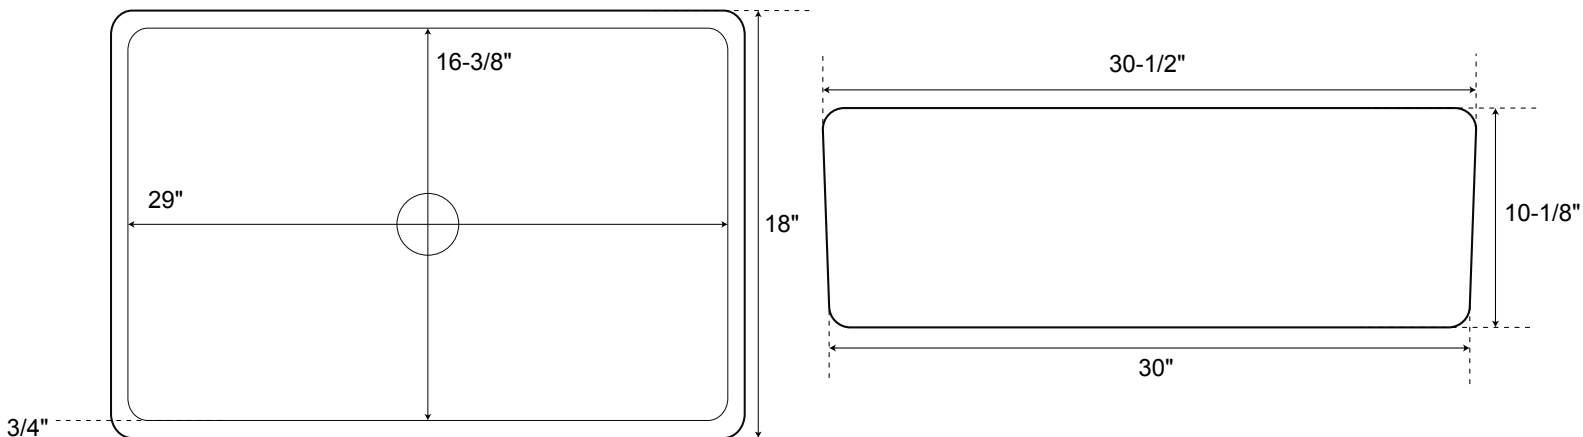

MANUFACTURING CORP.

www.ArtisanStyles.com

973-286-0080

AFC-3001

Artisan Fireclay

Farmhouse-Style Single Bowl Sink

Model: AFC-3001

Dimensions

- Exterior: 30-1/2" x 18" x 10-1/8"D
- Interior: 29" x 16-3/8" x 10-1/8"D
- Wall Thickness: 3/4"
- Water Depth: 8-1/4"
- Drain Opening: 3-1/2"

Features

- Natural Clay Base Material
- Glossy, White, Topical Porcelain Glaze Finish
- Fired at Heat Exceeding 2,000 Degrees Farenheit
- Durable, Hard, Non-Porous Finish Easy to Maintain
- High Heat Firing Results in Strength & Resiliency
- Resistant to Scratching, Staining, Fading & Discoloring
- Will Never Rust
- Farmhouse Style, Timeless Design
- Commands Presence & Style Statement
- Oversized Single Basin
- 2-Year Limited Warranty

Top

Front

Handcrafted Timeless Fireclay Product Specifications:

The farmhouse style sink shall include features noted on this sheet. Sink shall be single bowl in natural clay & ceramic/porcelain materials, as specified. Fireclay is a handcrafted product and each sink may vary slightly in size. Please have sink present prior to cutting. Sink shall be Artisan model **AFC-3001**.