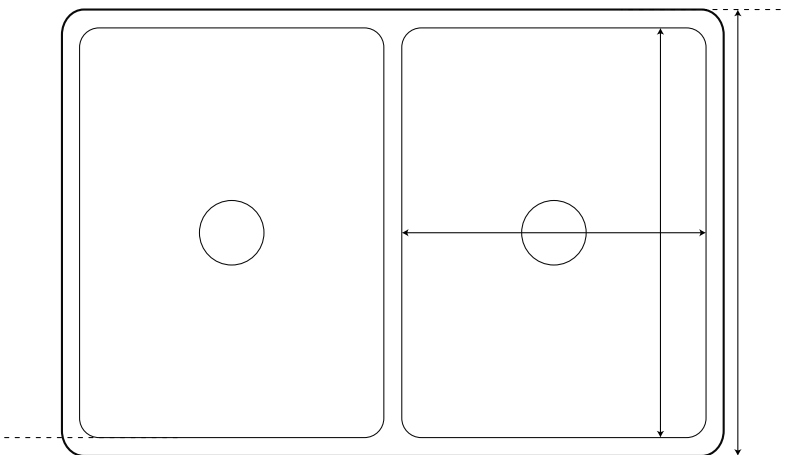

MANUFACTURING CORP.

www.ArtisanStyles.com

973-286-0080

**AFC-3302**

armhouse- Style Double Bowl Sink

**Model: AFC-3302**

**Dimensions**

**Features**

Vop

Ø'ont

**Handcrafted Timeless Fireclay Product Specifications:**

The farmhouse style sink shall include features noted on this sheet. Sink shall be single bowl in natural clay & ceramic/porcelain materials, as specified. Fireclay is a handcrafted product and each sink may vary slightly in size. Please have sink present prior to cutting. Sink shall be Artisan model **AFC-3001**.