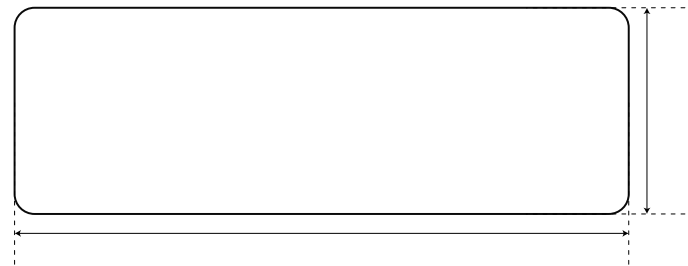

Handcrafted Timeless Fireclay Product Specifications:

The farmhouse style sink shall include features noted on this sheet. Sink shall be single bowl in natural clay & ceramic/porcelain materials, as specified. Fireclay is a handcrafted product and each sink may vary slightly in size. Please have sink present prior to cutting. Sink shall be Artisan model **AFC-3001**.