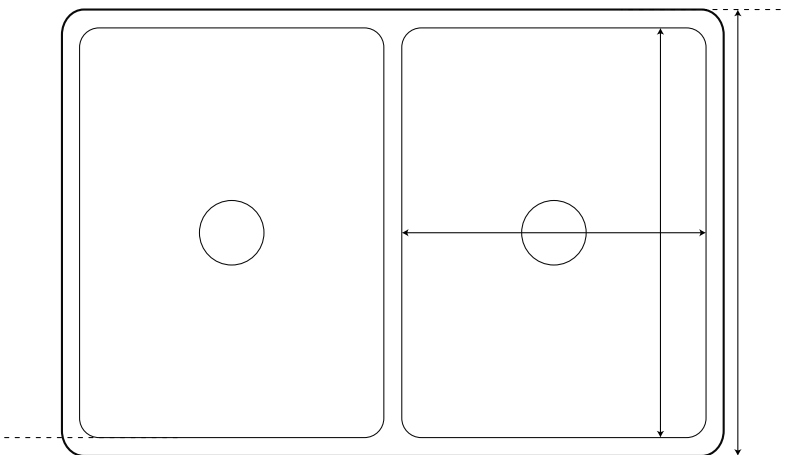

MANUFACTURING CORP.

www.ArtisanStyles.com

973-286-0080

AFC-3302

armhouse- Style Double Bowl Sink

Model: AFC-3302

Dimensions

Features

Vop

Ø'ont

Handcrafted Timeless Fireclay Product Specifications:

The farmhouse style sink shall include features noted on this sheet. Sink shall be single bowl in natural clay & ceramic/porcelain materials, as specified. Fireclay is a handcrafted product and each sink may vary slightly in size. Please have sink present prior to cutting. Sink shall be Artisan model **AFC-3001**.