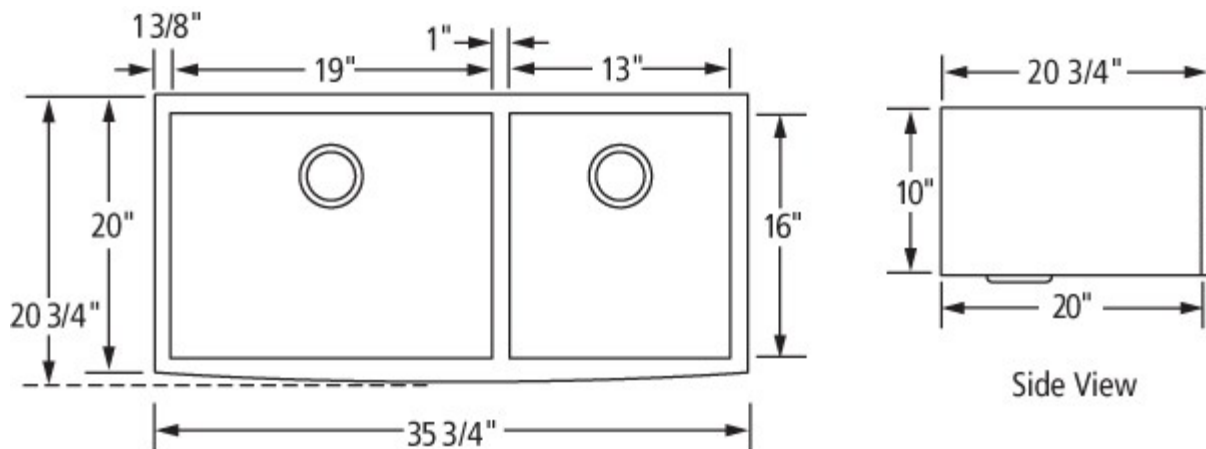

FEATURED MODEL: CPAZ3621-D10/10

Features:

- 16 Gauge, 304 series Stainless Steel
- 18/10 Nickel/Chrome content
- Large Double Bowl Apron Front Design with Zero-Radius Corners
- Long Lasting Tight Brush Finish

Dimensions:

Interior (left bowl) 19" x 16" x 10" D - (right bowl) 13" x 16" x 10" D

Overall: 35 3/4" x 20" x 10" D

Artisan Chef Pro series sinks carry a Limited Lifetime Warranty

To review the full warranty information visit:
<http://artisansinks.com/images/pdfs/Sinks-Warranty.pdf>