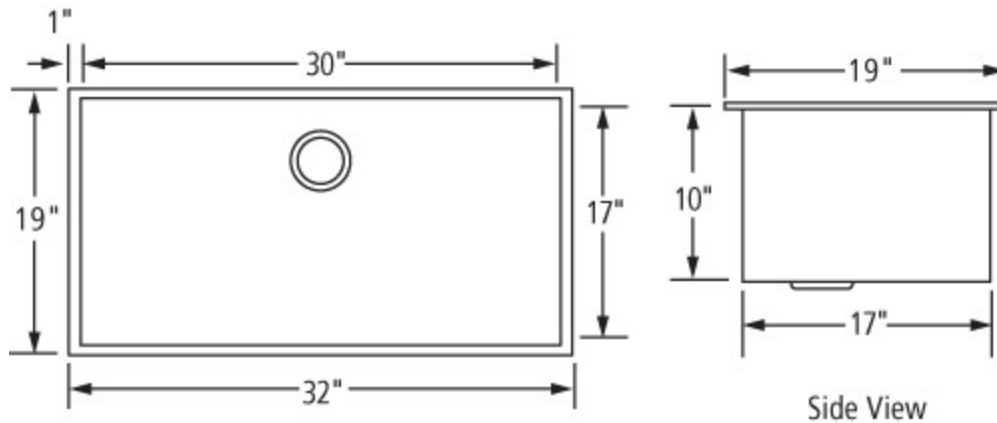

ARTISAN MANUFACTURING

FEATURED MODEL: CPUZ3219-D10

Features:

- 16 Gauge, 304 series Stainless Steel
- 18/10 Nickel/Chrome content
- Large Deep Single Bowl under-mount sink with Zero-Radius Corners
- Long Lasting Tight Brush Finish

Dimensions:

Interiors: 30" x 17" x 10" D

Overall: 32" x 19" x 10" D

Artisan Chef Pro series sinks carry a Limited Lifetime Warranty

To review the full warranty information visit:
<http://artisansinks.com/images/pdfs/Sinks-Warranty.pdf>